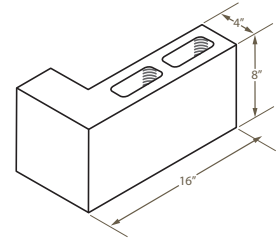

Square End

Available sizes:

- (4") 4x8x16
- (6") 6x8x16
- (8") 8x8x16
- (10") 10x8x16
- (12") 12x8x16

Corner Sash

Available sizes:

- (6") 6x8x16
- (8") 8x8x16
- (10") 10x8x16
- (12") 12x8x16

Hollow Stretcher with Slot

Available sizes:

- (4") 4x8x16
- (6") 6x8x16

Hollow Stretcher with Return Corner

Available sizes:

- (4") 4x8x16
- (6") 6x8x16
- (10") 10x8x16
- (12") 12x8x16

Half Highs

Available sizes:

- (4") 4x4x16
- (6") 6x4x16
- (8") 8x4x16
- (10") 10x4x16
- (12") 12x4x16

45° Outside Corner

Available sizes:

- (8") 8x8x16

Sash

Available sizes:

- (6") 6x8x8
- (8") 8x8x8
- (10") 10x8x8
- (12") 12x8x8

Block Guide

A Guide to Dominion Products

**DOMINION
BLOCK**

PRODUCTS

Bond Beam (open or closed bottom)

Available sizes:

- (6") 6x8x16
- (8") 8x8x16
- (10") 10x8x16
- (12") 12x8x16

Lintel

Available sizes:

- (8") 8x16x8
- (12") 12x16x8