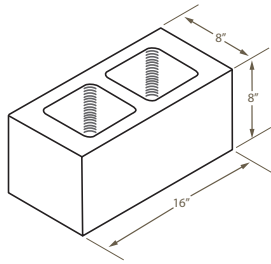

Block Guide

A Guide to Dominion Products

**DOMINION
BLOCK**

PRODUCTS

Hollow Stretcher

Available sizes:

- (4") 4x8x16
- (6") 6x8x16
- (8") 8x8x16
- (10") 10x8x16
- (12") 12x8x16
- (14") 14x8x16
- (16") 16x8x16

Square End

Available sizes:

- (4") 4x8x16
- (6") 6x8x16
- (8") 8x8x16
- (10") 10x8x16
- (12") 12x8x16

Corner Sash

Available sizes:

- (6") 6x8x16
- (8") 8x8x16
- (10") 10x8x16
- (12") 12x8x16

Hollow Stretcher with Slot

Available sizes:

- (4") 4x8x16
- (6") 6x8x16

Hollow Stretcher with Return Corner

Available sizes:

- (4") 4x8x16
- (6") 6x8x16
- (10") 10x8x16
- (12") 12x8x16

Half Highs

Available sizes:

- (4") 4x4x16
- (6") 6x4x16
- (8") 8x4x16
- (10") 10x4x16
- (12") 12x4x16

45° Outside Corner

Available sizes:

- (8") 8x8x16

Sash

Available sizes:

- (6") 6x8x8
- (8") 8x8x8
- (10") 10x8x8
- (12") 12x8x8

Block Guide

A Guide to Dominion Products