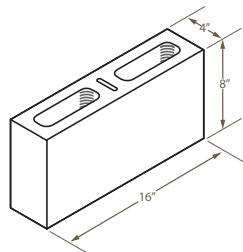

Block Guide

A Guide to Dominion Products

**DOMINION
BLOCK**

PRODUCTS

Hollow Stretcher

Available sizes:

- (4") 4x8x16
- (6") 6x8x16
- (8") 8x8x16
- (10") 10x8x16
- (12") 12x8x16
- (14") 14x8x16
- (16") 16x8x16

Square End

Available sizes:

- (4") 4x8x16
- (6") 6x8x16
- (8") 8x8x16
- (10") 10x8x16
- (12") 12x8x16

Corner Sash

Available sizes:

- (6") 6x8x16
- (8") 8x8x16
- (10") 10x8x16
- (12") 12x8x16

Hollow Stretcher with Slot

Available sizes:

- (4") 4x8x16
- (6") 6x8x16

Hollow Stretcher with Return Corner

Available sizes:

- (4") 4x8x16
- (6") 6x8x16
- (10") 10x8x16
- (12") 12x8x16

Half Highs

Available sizes:

- (4") 4x4x16
- (6") 6x4x16
- (8") 8x4x16
- (10") 10x4x16
- (12") 12x4x16

45° Outside Corner

Available sizes:

- (8") 8x8x16

Sash

Available sizes:

- (6") 6x8x8
- (8") 8x8x8
- (10") 10x8x8
- (12") 12x8x8

Block Guide

A Guide to Dominion Products