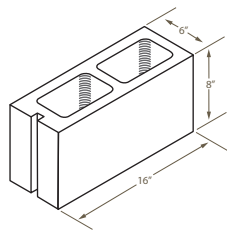

Block Guide

A Guide to Dominion Products

**DOMINION
BLOCK**

PRODUCTS

Hollow Stretcher

Available sizes:

- (4") 4x8x16
- (6") 6x8x16
- (8") 8x8x16
- (10") 10x8x16
- (12") 12x8x16
- (14") 14x8x16
- (16") 16x8x16

Square End

Available sizes:

- (4") 4x8x16
- (6") 6x8x16
- (8") 8x8x16
- (10") 10x8x16
- (12") 12x8x16

Corner Sash

Available sizes:

- (6") 6x8x16
- (8") 8x8x16
- (10") 10x8x16
- (12") 12x8x16

Hollow Stretcher with Slot

Available sizes:

- (4") 4x8x16
- (6") 6x8x16

Hollow Stretcher with Return Corner

Available sizes:

- (4") 4x8x16
- (6") 6x8x16
- (10") 10x8x16
- (12") 12x8x16

Half Highs

Available sizes:

- (4") 4x4x16
- (6") 6x4x16
- (8") 8x4x16
- (10") 10x4x16
- (12") 12x4x16

45° Outside Corner

Available sizes:

- (8") 8x8x16

Sash

Available sizes:

- (6") 6x8x8
- (8") 8x8x8
- (10") 10x8x8
- (12") 12x8x8

Block Guide

A Guide to Dominion Products