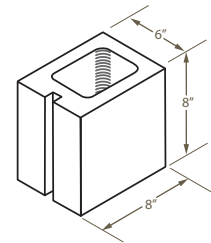

Available sizes:

- (4") 4x8x16
- (6") 6x8x16

Hollow Stretcher with Return Corner

Available sizes:

- (4") 4x8x16
- (6") 6x8x16
- (10") 10x8x16
- (12") 12x8x16

Half Highs

Available sizes:

- (4") 4x4x16
- (6") 6x4x16
- (8") 8x4x16
- (10") 10x4x16
- (12") 12x4x16

45° Outside Corner

Available sizes:

- (8") 8x8x16

Sash

Available sizes:

- (6") 6x8x8
- (8") 8x8x8
- (10") 10x8x8
- (12") 12x8x8

Block Guide

A Guide to Dominion Products

**DOMINION
BLOCK**

PRODUCTS

Bond Beam (open or closed bottom)

Available sizes:

- (6") 6x8x16
- (8") 8x8x16
- (10") 10x8x16
- (12") 12x8x16

Lintel

Available sizes:

- (8") 8x16x8
- (12") 12x16x8

Solid Header

Available sizes:

- (8") 8x8x16

Solid Stretcher

Available sizes:

- (4") 4x4x16
- (6") 6x4x16
- (8") 8x4x16
- (10") 10x4x16
- (12") 12x4x16
- (4") 4x8x16
- (6") 6x8x16
- (8") 8x8x16
- (10") 10x8x16
- (12") 12x8x16