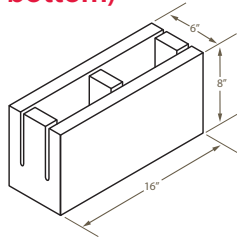

Available sizes:

- (4") 4x8x16
- (6") 6x8x16

Hollow Stretcher with Return Corner

Available sizes:

- (4") 4x8x16
- (6") 6x8x16
- (10") 10x8x16
- (12") 12x8x16

Half Highs

Available sizes:

- (4") 4x4x16
- (6") 6x4x16
- (8") 8x4x16
- (10") 10x4x16
- (12") 12x4x16

45° Outside Corner

Available sizes:

- (8") 8x8x16

Sash

Available sizes:

- (6") 6x8x8
- (8") 8x8x8
- (10") 10x8x8
- (12") 12x8x8

Block Guide

A Guide to Dominion Products

**DOMINION
BLOCK**

PRODUCTS

Bond Beam (open or closed bottom)

Available sizes:

- (6") 6x8x16
- (8") 8x8x16
- (10") 10x8x16
- (12") 12x8x16

Lintel

Available sizes:

- (8") 8x16x8
- (12") 12x16x8

Solid Header

Available sizes:

- (8") 8x8x16

Solid Stretcher

Available sizes:

- (4") 4x4x16
- (6") 6x4x16
- (8") 8x4x16
- (10") 10x4x16
- (12") 12x4x16
- (4") 4x8x16
- (6") 6x8x16
- (8") 8x8x16
- (10") 10x8x16
- (12") 12x8x16