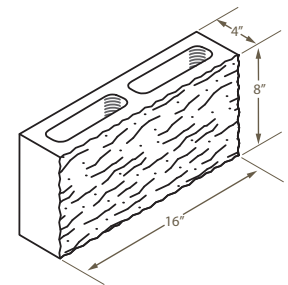

**DOMINION
BLOCK**

PRODUCTS

Scored Stretcher

Available sizes:

- (4") 4x8x16
- (6") 6x8x16
- (8") 8x8x16
- (10") 10x8x16

Scored Return Corner

Available sizes:

- (4") 4x8x16
- (8") 8x8x16

Sill Block

Available in Split Face or Smooth Face

Available sizes:

- (8") 8x8x8
- (8") 8x8x16

Sill Block

Available in Split Face or Smooth Face

Available sizes:

- (4") 4x8x8
- (4") 4x8x16
- (6") 6x8x8
- (6") 6x8x16
- (8") 8x8x8
- (8") 8x8x16

Splitface Scored Stretcher

Available sizes:

- (4") 4x8x16
- (6") 6x8x16
- (8") 8x8x16
- (10") 10x8x16
- (12") 12x8x16

Splitface Stretcher

Available sizes:

- (4") 4x8x16
- (6") 6x8x16
- (8") 8x8x16
- (10") 10x8x16
- (12") 12x8x16

Splitface Return Corner

Available sizes:

- (4") 4x8x16
- (8") 8x8x16

Splitface Half

Available sizes:

- (4") 4x4x8
- (4") 4x8x8
- (8") 8x8x8
- (12") 12x8x8