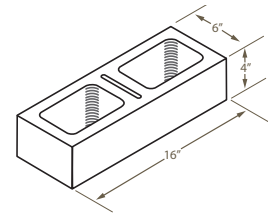

Square End

Available sizes:

- (4") 4x8x16
- (6") 6x8x16
- (8") 8x8x16
- (10") 10x8x16
- (12") 12x8x16

Corner Sash

Available sizes:

- (6") 6x8x16
- (8") 8x8x16
- (10") 10x8x16
- (12") 12x8x16

Hollow Stretcher with Slot

Available sizes:

- (4") 4x8x16
- (6") 6x8x16

Hollow Stretcher with Return Corner

Available sizes:

- (4") 4x8x16
- (6") 6x8x16
- (10") 10x8x16
- (12") 12x8x16

Half Highs

Available sizes:

- (4") 4x4x16
- (6") 6x4x16
- (8") 8x4x16
- (10") 10x4x16
- (12") 12x4x16

45° Outside Corner

Available sizes:

- (8") 8x8x16

Sash

Available sizes:

- (6") 6x8x8
- (8") 8x8x8
- (10") 10x8x8
- (12") 12x8x8

Block Guide

A Guide to Dominion Products

**DOMINION
BLOCK**

PRODUCTS

Bond Beam (open or closed bottom)

Available sizes:

- (6") 6x8x16
- (8") 8x8x16
- (10") 10x8x16
- (12") 12x8x16

Lintel

Available sizes:

- (8") 8x16x8
- (12") 12x16x8