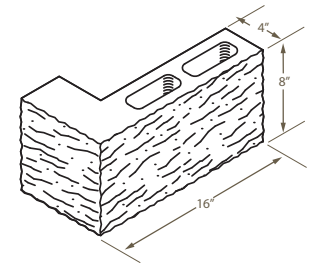

**DOMINION
BLOCK**

PRODUCTS

Scored Stretcher

Available sizes:

- (4") 4x8x16
- (6") 6x8x16
- (8") 8x8x16
- (10") 10x8x16

Scored Return Corner

Available sizes:

- (4") 4x8x16
- (8") 8x8x16

Sill Block

Available in Split Face or Smooth Face

Available sizes:

- (8") 8x8x8
- (8") 8x8x16

Sill Block

Available in Split Face or Smooth Face

Available sizes:

- (4") 4x8x8
- (4") 4x8x16
- (6") 6x8x8
- (6") 6x8x16
- (8") 8x8x8
- (8") 8x8x16

Splitface Scored Stretcher

Available sizes:

- (4") 4x8x16
- (6") 6x8x16
- (8") 8x8x16
- (10") 10x8x16
- (12") 12x8x16

Splitface Stretcher

Available sizes:

- (4") 4x8x16
- (6") 6x8x16
- (8") 8x8x16
- (10") 10x8x16
- (12") 12x8x16

Splitface Return Corner

Available sizes:

- (4") 4x8x16
- (8") 8x8x16

Splitface Half

Available sizes:

- (4") 4x4x8
- (4") 4x8x8
- (8") 8x8x8
- (12") 12x8x8