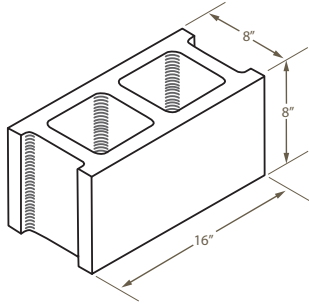

Block Guide

A Guide to Dominion Products

**DOMINION
BLOCK**

PRODUCTS

Hollow Stretcher

Available sizes:

- (4") 4x8x16
- (6") 6x8x16
- (8") 8x8x16
- (10") 10x8x16
- (12") 12x8x16
- (14") 14x8x16
- (16") 16x8x16

Square End

Available sizes:

- (4") 4x8x16
- (6") 6x8x16
- (8") 8x8x16
- (10") 10x8x16
- (12") 12x8x16

Corner Sash

Available sizes:

- (6") 6x8x16
- (8") 8x8x16
- (10") 10x8x16
- (12") 12x8x16

Hollow Stretcher with Slot

Available sizes:

- (4") 4x8x16
- (6") 6x8x16

Hollow Stretcher with Return Corner

Available sizes:

- (4") 4x8x16
- (6") 6x8x16
- (10") 10x8x16
- (12") 12x8x16

Half Highs

Available sizes:

- (4") 4x4x16
- (6") 6x4x16
- (8") 8x4x16
- (10") 10x4x16
- (12") 12x4x16

45° Outside Corner

Available sizes:

- (8") 8x8x16

Sash

Available sizes:

- (6") 6x8x8
- (8") 8x8x8
- (10") 10x8x8
- (12") 12x8x8

Block Guide

A Guide to Dominion Products