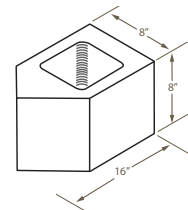

Square End

Available sizes:

- (4") 4x8x16
- (6") 6x8x16
- (8") 8x8x16
- (10") 10x8x16
- (12") 12x8x16

Corner Sash

Available sizes:

- (6") 6x8x16
- (8") 8x8x16
- (10") 10x8x16
- (12") 12x8x16

Hollow Stretcher with Slot

Available sizes:

- (4") 4x8x16
- (6") 6x8x16

Hollow Stretcher with Return Corner

Available sizes:

- (4") 4x8x16
- (6") 6x8x16
- (10") 10x8x16
- (12") 12x8x16

Half Highs

Available sizes:

- (4") 4x4x16
- (6") 6x4x16
- (8") 8x4x16
- (10") 10x4x16
- (12") 12x4x16

45° Outside Corner

Available sizes:

- (8") 8x8x16

Sash

Available sizes:

- (6") 6x8x8
- (8") 8x8x8
- (10") 10x8x8
- (12") 12x8x8

Block Guide

A Guide to Dominion Products

**DOMINION
BLOCK**

PRODUCTS

Bond Beam (open or closed bottom)

Available sizes:

- (6") 6x8x16
- (8") 8x8x16
- (10") 10x8x16
- (12") 12x8x16

Lintel

Available sizes:

- (8") 8x16x8
- (12") 12x16x8